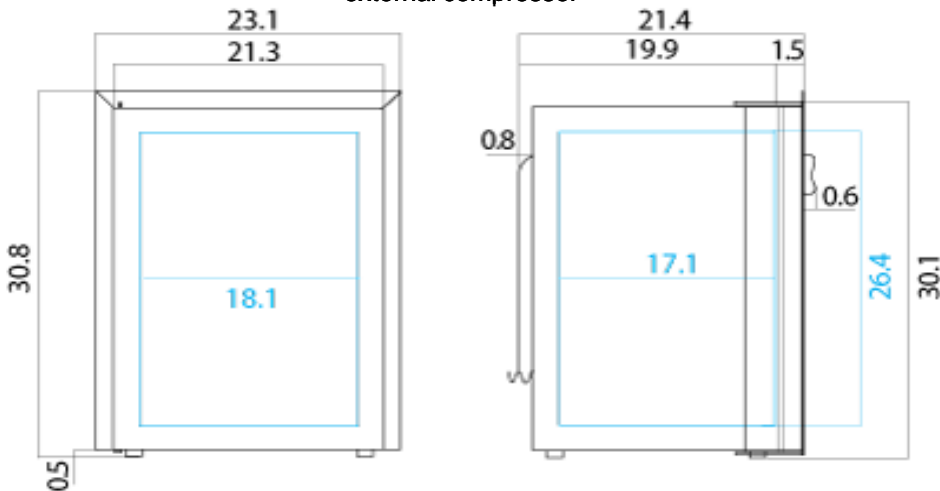

**Specifications**

		<u>C115i/iX</u>	<u>C115iRE/REX</u>	<u>C130L/LX</u>
<b>Volume</b>	Total (Cu Ft)	4.2	4.2	4.7
	Freezer only	0.6	n/a	0.6
<b>Freezer</b> internal size	Height (Inches)	4.7	n/a	4.7
	Width (Inches)	16.5	n/s	16.5
	Depth (Inches)	13.4	n/a	13.4
<b>Weight</b>	Lbs	63.5/66.1	63.5/66.1	64
<b>Technical</b> <b>features (DC)</b>	Power Voltage (V)	12/24v DC	12/24v DC	12/24v DC
	Rated current (A)	2.8/1.4	2.8/1.4	3.2/1.6
	Nominal input (W)	29.03	29.03	41.74
	Absorption power (kW 24h )	0.36	0.36	0.47
<b>Compressor</b>	Internal cooling unit	standard	standard	n/a
	External cooling unit	n/a	n/a	standard
<b>Technical</b> <b>features (AC)</b> (Optional)	Power Voltage (V)	115/230-60/50 Hz	115/230-60/50 Hz	115/230-60/50 Hz
	Rated current (A)	0.28/0.13	0.28/0.13	0.4/0.18
	Nominal input (W)	30.48	30.48	43.8
	Absorption power (kW 24h )	0.37	0.37	0.49
<b>Standard</b>	Interchangeable door	standard	standard	standard
	Magnetic closure	standard	standard	standard
	Internal light	standard	standard	standard
<b>Door finish</b>	Black vinyl or Stainless steel	standard	standard	standard
<b>Opening type</b>	Front opening	standard	standard	standard
<b>Mounting options</b>	Flush flange	standard	standard	standard
	Bottom trim piece	optional	optional	optional

Dimensional data over:

### C130L

external compressor

Compare different brands here:

<u>Make and Model</u>	<u>Height</u>	<u>Width</u>	<u>Volume</u>
Norcold DE704	32-7/8"	21-3/4"	
Norcold DE490	30-7/8"	20-1/2"	3.1 cu ft
Tundra TJ42	30-5/8"	21-3/8"	4.2 cu ft
Nova Kool R45704	32-7/8"	22-0"	4.3 cu ft
Waeco RSD115	29.12"	20.5"	3.94 cu ft
Waeco RPD110	29.12"	20.5"	3.8 cu ft
Isotherm C130	29.33"	20.75"	4.6 cu ft
<b>Vitrifrigo C115i</b>	<b>30.4"</b>	<b>21.3"</b>	<b>4.2 cu ft</b>