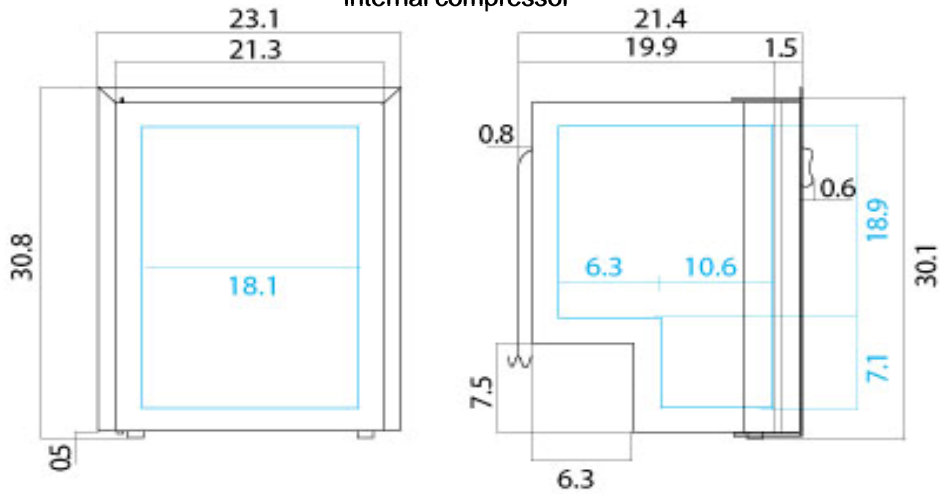

**Specifications**

		<u>C115i/iX</u>	<u>C115iRE/REX</u>	<u>C130L/LX</u>
<b>Volume</b>	Total (Cu Ft)	4.2	4.2	4.7
	Freezer only	0.6	n/a	0.6
<b>Freezer</b> internal size	Height (Inches)	4.7	n/a	4.7
	Width (Inches)	16.5	n/s	16.5
	Depth (Inches)	13.4	n/a	13.4
<b>Weight</b>	Lbs	63.5/66.1	63.5/66.1	64
<b>Technical</b> <b>features (DC)</b>	Power Voltage (V)	12/24v DC	12/24v DC	12/24v DC
	Rated current (A)	2.8/1.4	2.8/1.4	3.2/1.6
	Nominal input (W)	29.03	29.03	41.74
	Absorption power (kW 24h )	0.36	0.36	0.47
<b>Compressor</b>	Internal cooling unit	standard	standard	n/a
	External cooling unit	n/a	n/a	standard
<b>Technical</b> <b>features (AC)</b> (Optional)	Power Voltage (V)	115/230-60/50 Hz	115/230-60/50 Hz	115/230-60/50 Hz
	Rated current (A)	0.28/0.13	0.28/0.13	0.4/0.18
	Nominal input (W)	30.48	30.48	43.8
	Absorption power (kW 24h )	0.37	0.37	0.49
<b>Standard</b>	Interchangeable door	standard	standard	standard
	Magnetic closure	standard	standard	standard
	Internal light	standard	standard	standard
<b>Door finish</b>	Black vinyl or Stainless steel	standard	standard	standard
<b>Opening type</b>	Front opening	standard	standard	standard
<b>Mounting options</b>	Flush flange	standard	standard	standard
	Bottom trim piece	optional	optional	optional

Dimensional data over:

### C130L

external compressor

Compare different brands here:

<u>Make and Model</u>	<u>Height</u>	<u>Width</u>	<u>Volume</u>
Norcold DE704	32-7/8"	21-3/4"	
Norcold DE490	30-7/8"	20-1/2"	3.1 cu ft
Tundra TJ42	30-5/8"	21-3/8"	4.2 cu ft
Nova Kool R45704	32-7/8"	22-0"	4.3 cu ft
Waeco RSD115	29.12"	20.5"	3.94 cu ft
Waeco RPD110	29.12"	20.5"	3.8 cu ft
Isotherm C130	29.33"	20.75"	4.6 cu ft
<b>Vitrifrigo C115i</b>	<b>30.4"</b>	<b>21.3"</b>	<b>4.2 cu ft</b>