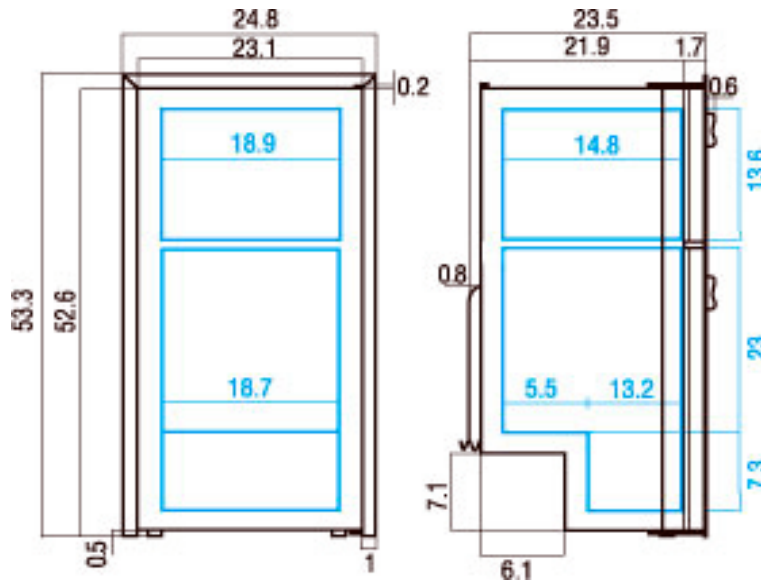

Replacements for Norcold, Nova Kool, Tundra, and other 2-door models

DP2600i AC - Black Finish
110/220v AC and 12/24v DC

DP2600iXAC - Stainless Steel
110/220vAC and 12/24v DC

Specifications

Volume	Refrigerator compartment (Cu Ft)	6
	Freezer compartment (Cu Ft)	2.1
Freezer internal size	Height (Inches)	13.6
	Width (Inches)	18.7
	Depth (Inches)	15
Weight	Lbs	142.2
Technical features (dc)	Power Voltage (V)	12/24v DC
	Rated current (A)	4.40/2.20
	Nominal input (W)	56.89
	Absorption power (kW 24h)	0.83
	Technical features (ac)	Power Voltage (V)
	Rated current (A)	0.54/0.25
	Nominal input (W)	59.73
	Absorption power (kW 24h)	0.87
	Internal cooling unit	•
	External cooling unit	
Standard - optional	Interchangeable door	standard
	Magnetic closure	standard
	Internal light	standard
Door finish	Stainless steel or black vinyl	standard
Opening type	Front opening	•
	Top loading	
Mounting options	Flush flange	
	Bottom trim piece	optional

Dimensional Data

Compare different makes here:

<u>Make and Model</u>	<u>Height</u>	<u>Width</u>	<u>Freezer</u>	<u>Refer</u>	<u>Volume</u>
Norcold DE728/828	51 7/8"	23 7/8"	1.5 cu ft	4.7 cu ft	6.2 cu ft
Norcold DE560/561/461	52 1/2"	23 1/8"	2.0 cu ft	4.3 cu ft	6.3 cu ft
Norcold DE 0061	52 7/8"	23 1/4"	1.7 cu ft	5.3 cu ft	7.0 cu ft
Tundra T80	52 3/4"	23 1/4"			8.0 cu ft
Nova Kool RFU 8000	51"-52 3/4"	21 1/8"	2.5 cu ft	4.3 cu ft	6.8 cu ft
Waeco RPD 190	53 1/8"	23 1/4"	1.6 cu ft	5.0 cu ft	6.6 cu ft
Isotherm CR 190	49.0"	21 1/4"	1.6 cu ft	5.0 cu ft	6.6 cu ft
Vitrifrigo DP 2600i	52 5/8"	23 1/8"	2.1 cu ft	6 cu ft	8.1 cu ft